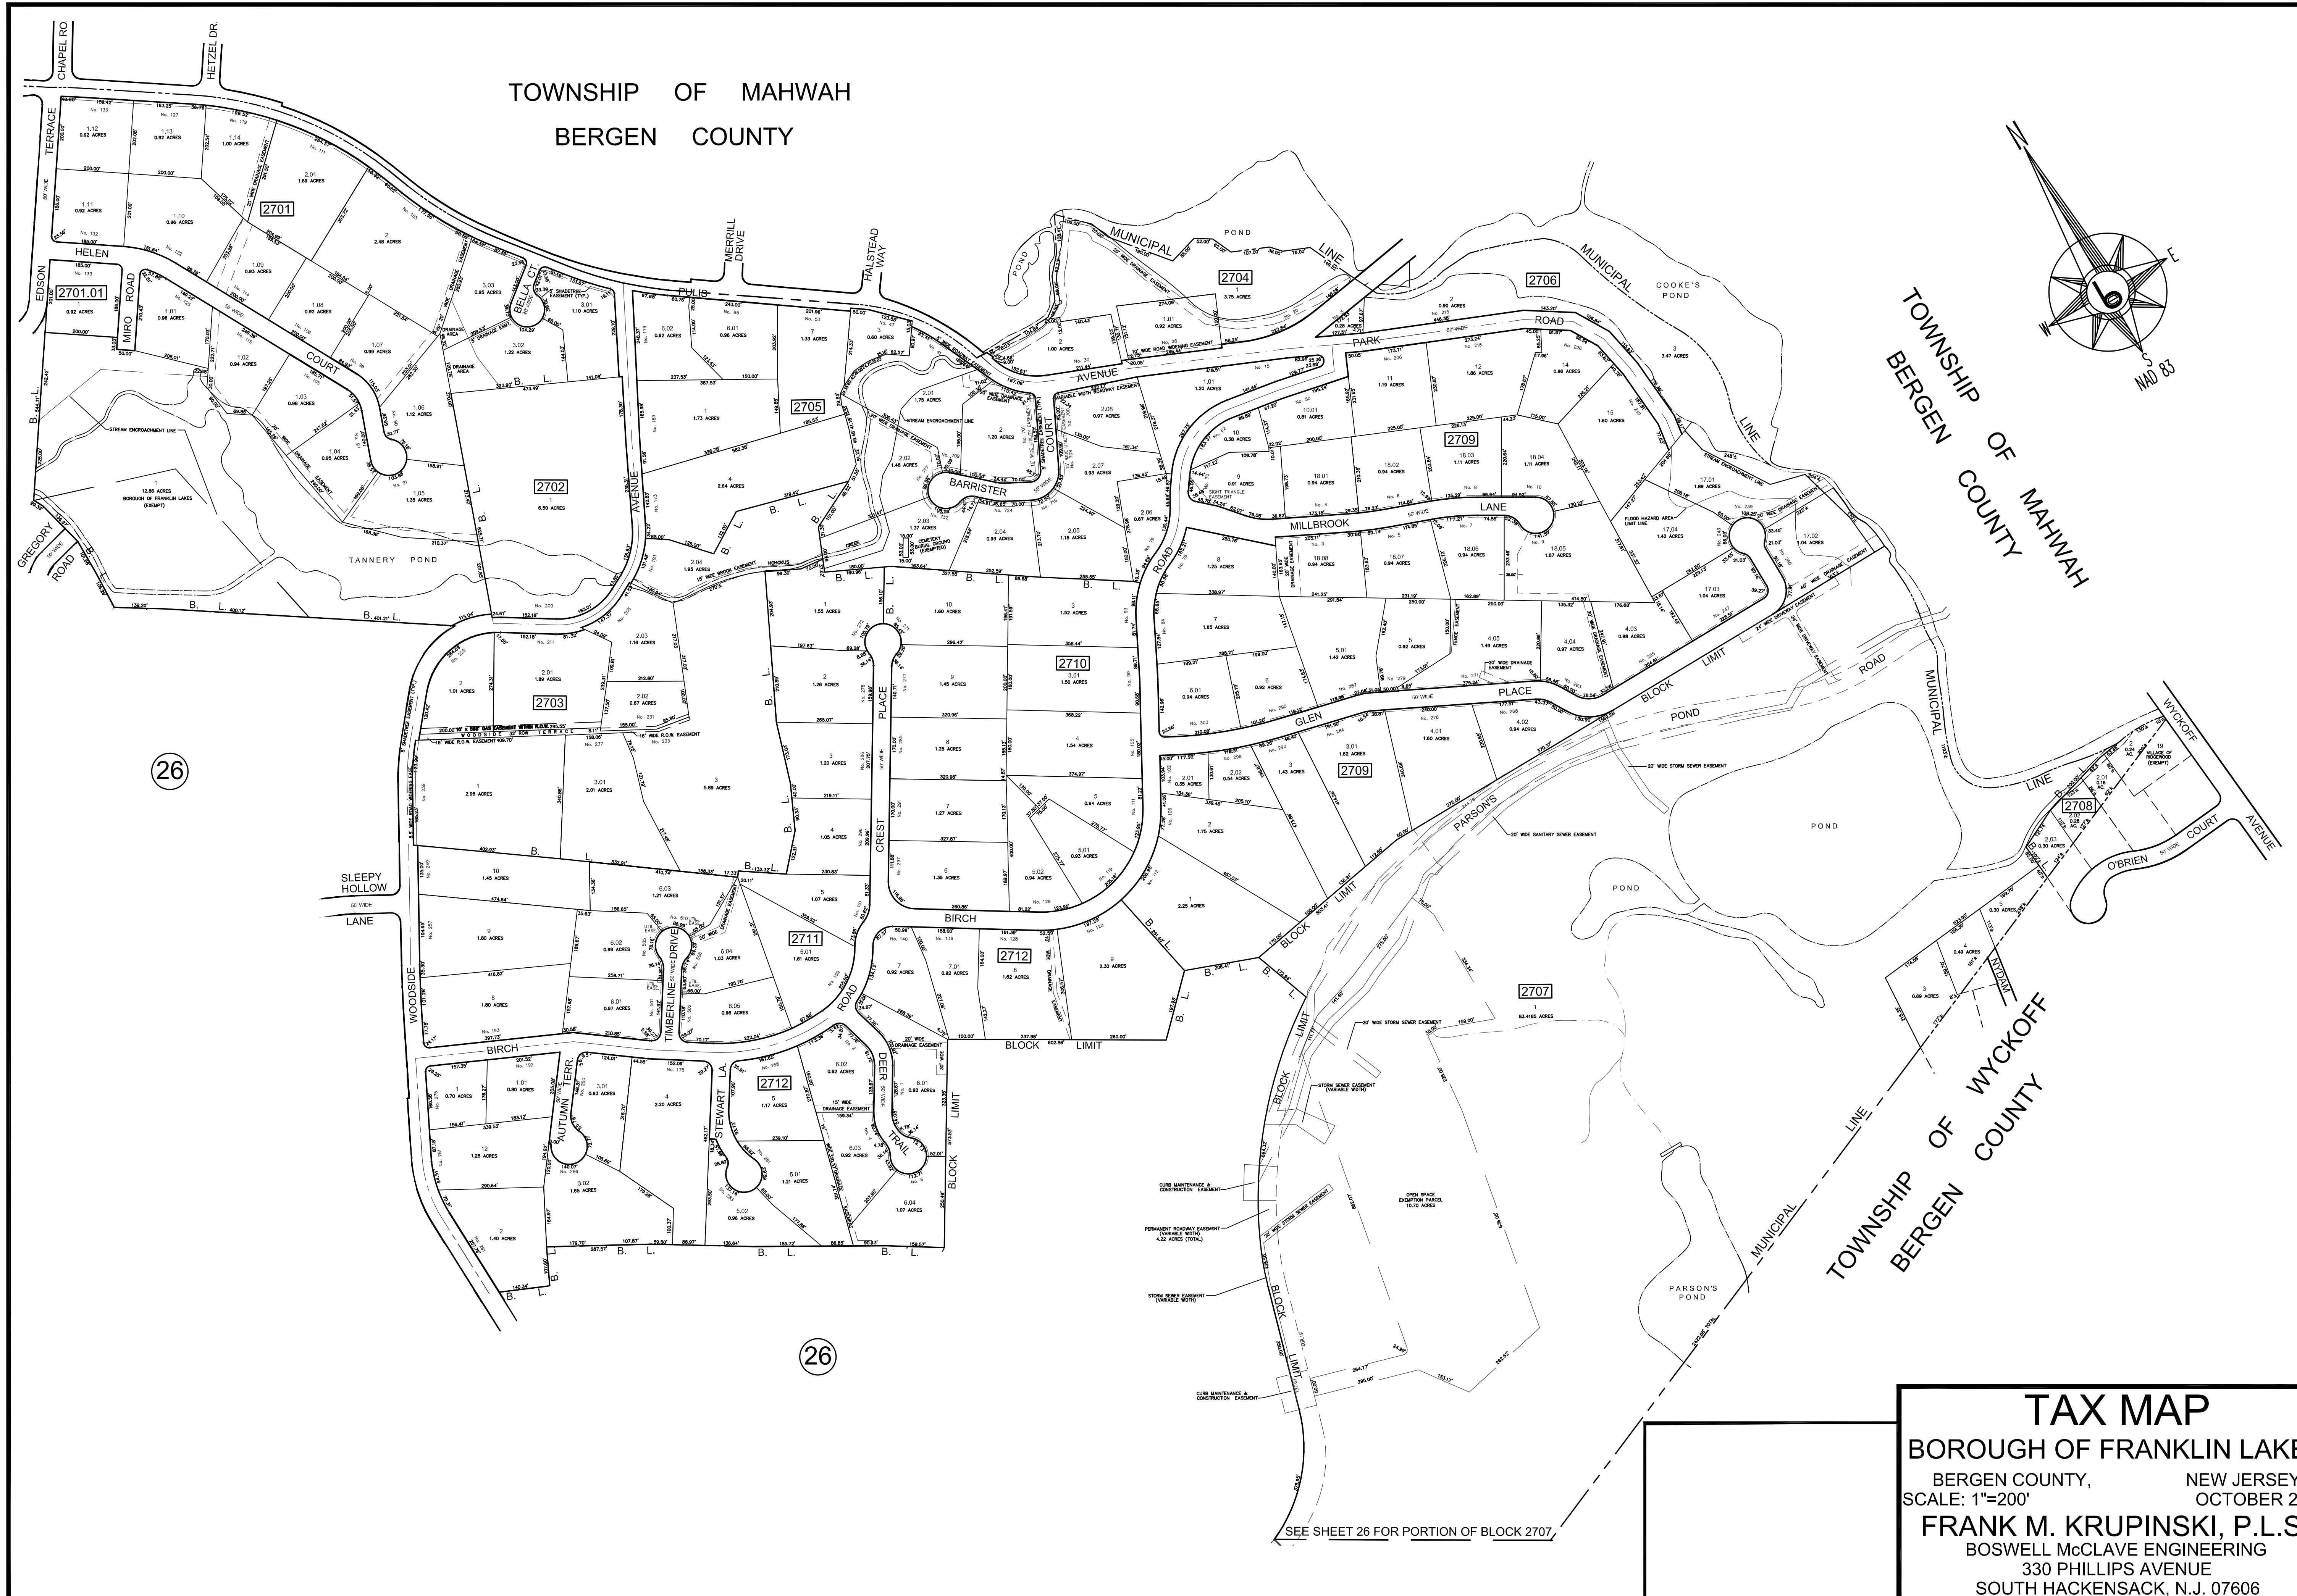

TOWNSHIP OF MAHWAH
BERGEN COUNTY

TOWNSHIP OF MAHWAH
BERGEN COUNTY

TOWNSHIP OF WYCKOFF
BERGEN COUNTY

26

26

SEE SHEET 26 FOR PORTION OF BLOCK 2707.

TAX MAP
 BOROUGH OF FRANKLIN LAKES
 BERGEN COUNTY, NEW JERSEY
 SCALE: 1"=200' OCTOBER 2016
FRANK M. KRUPINSKI, P.L.S.
 BOSWELL McCLAVE ENGINEERING
 330 PHILLIPS AVENUE
 SOUTH HACKENSACK, N.J. 07606